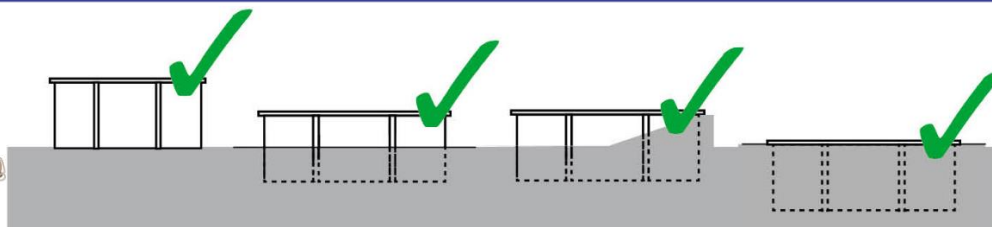

**2 Skimmers 2 Skimmers**

Color: Blanco (Boca ancha)  
Color: White (Wide mouth)

**Escalera Ladder**

Madera + Inox  
Wood outside +Stainless inside

**Manta Bottom protective blanket**

Suelo + pared  
Floor + wall